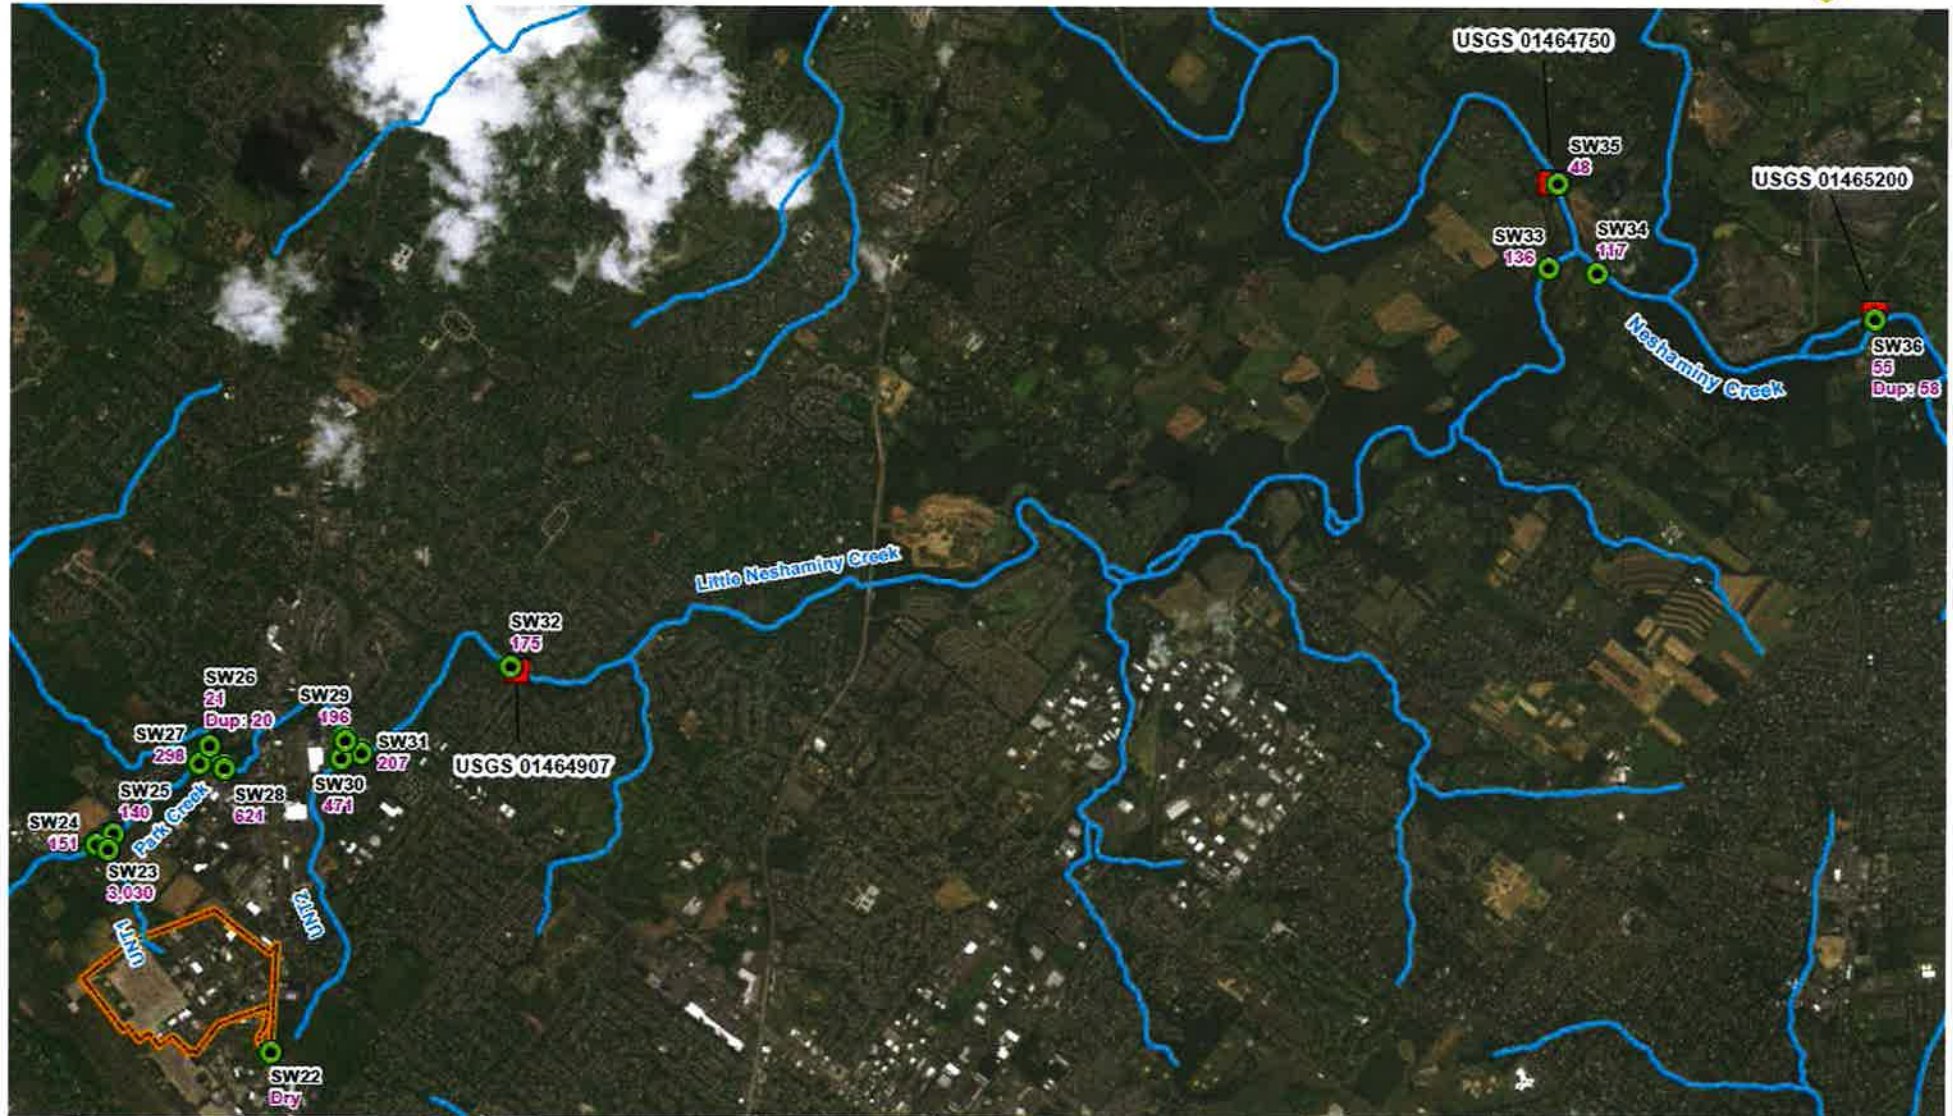

Draft SW Results: Baseflow 3/19/18

Draft SW Results: Baseflow 3/19/18

Draft GW Contours: Shallow Zone

Draft GW Contours: Int. 1 Zone

Draft GW Contours: Int. 2 Zone

Draft GW Contours: Deep Zone

Draft GW Results: March 2018